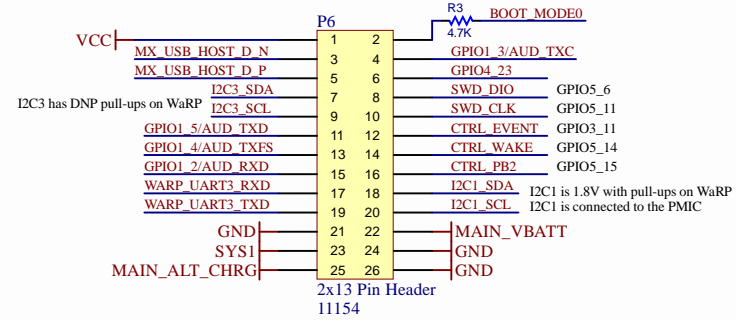

## WaRP Connectors 3MM Mating Height Connectors

Compatible Panels  
2.2" ER-TFT022-1 (Resistive Only)  
2.4" ER-TFT024-3 (Resistive Only)

## Console USB

## Resistive Touch