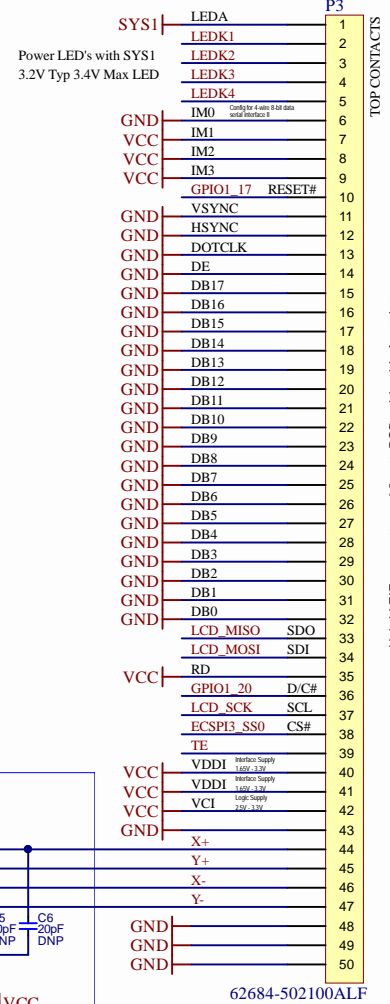

## WaRP Connectors 3MM Mating Height Connectors

Compatible Panels  
2.2" ER-TFT022-1 (Resistive Only)  
2.4" ER-TFT024-3 (Resistive Only)

## Console USB

## Resistive Touch