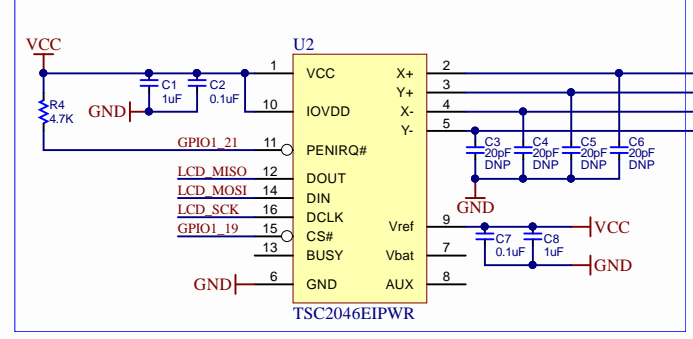

Resistive Touch

WaRP Battery Connector

Project Name			REVO
WaRP ILI9341 LCD SPI Adapter			
Title	Revision	Author	
	v1.0c	Revolution Robotics, Inc.	
Filename: WaRP ILI9341 LCD SPI Adapter v1.0c.SchDoc			revotics.com
Date: 11/5/2016	Sheet Number: 1 of 1	Please visit our site for support and additional info.