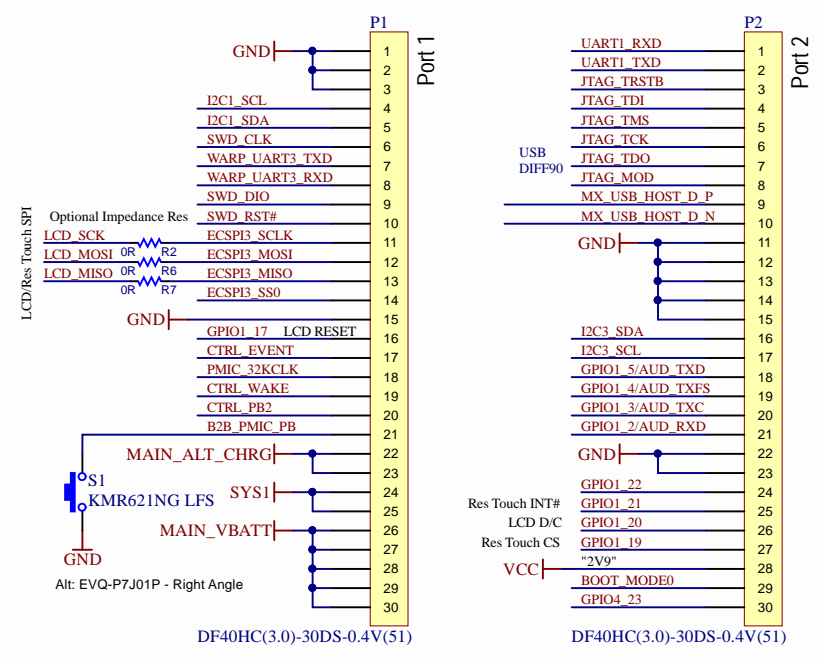

## WaRP Connectors 3MM Mating Height Connectors

Compatible Panels  
2.2" ER-TFT022-1 (Resistive Only)  
2.4" ER-TFT024-3 (Resistive Only)

## Resistive Touch