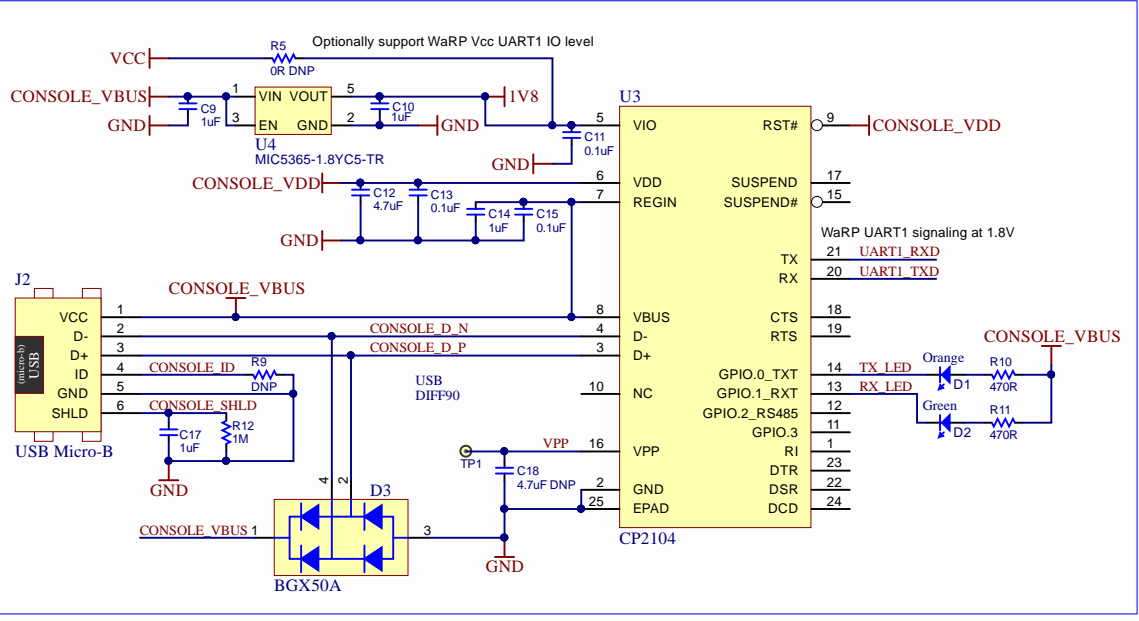

## WaRP Connectors 3MM Mating Height Connectors

Compatible Panels  
2.2" ER-TFT022-1 (Resistive Only)  
2.4" ER-TFT024-3 (Resistive Only)

## Console USB

## Resistive Touch

## WaRP Battery Connector

Project Name			<b>REVO</b>
WaRP ILI9341 LCD SPI Adapter			
Title	Revision	Author	
	v1.0c	Revolution Robotics, Inc.	
Filename: WaRP ILI9341 LCD SPI Adapter v1.0c.SchDoc			<a href="http://revotics.com">revotics.com</a>
Date: 11/5/2016	Sheet Number: 1 of 1	Please visit our site for support and additional info.	