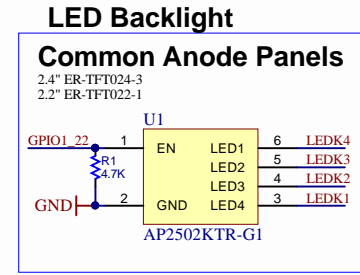

## WaRP Connectors 3MM Mating Height Connectors

Compatible Panels  
2.2" ER-TFT022-1 (Resistive Only)  
2.4" ER-TFT024-3 (Resistive Only)